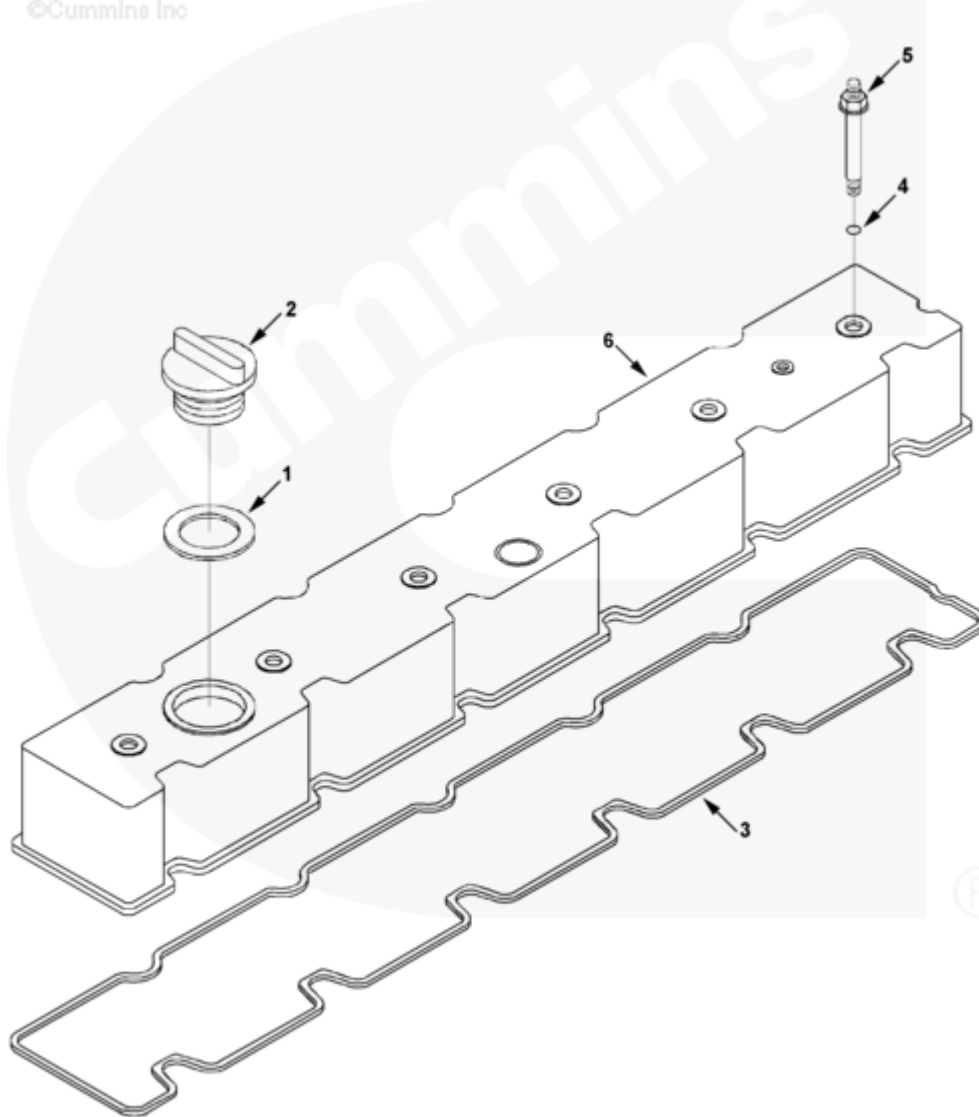

Parts Catalog - Option Detail

Electronic Parts Catalog - Option Detail				
Option	Group	Graphic	Film Card	Date
VC9073	03.01.1	vc921ga	Z	02-NOV-96
Engines	6C8.3, C GAS PLUS CM556, G8.3, G8.3 CM558, GTA8.3 CM558, ISC CM2150, ISC CM554, ISC CM850, ISC8.3 CM2250, ISC8.3 G CM2180 C101, ISL CM2150, ISL CM554, ISL CM850, ISL G CM2180, ISL8.9 CM2150 L110, ISL8.9 CM2880 L112, ISL9 CM2150 SN, ISL9 CM2250, ISL9 CM2350 L101, ISL9 CM2350 L111, ISLE4 CM850, L GAS PLUS CM556, L8.9, L8.9 L121, L8.9G CMOH2.0 L125B, L9 CM2350 L116B, L9 CM2350 L119B, L9 CM2350 L120C, L9 CM2350 L123B, L9.3 L105, L9.5 L117, L9N CM2380 L124B, QSC8.3 CM2250, QSC8.3 CM2880 C102, QSC8.3 CM554, QSC8.3 CM850(CM2850), QSL9 CM2250, QSL9 CM2250 L115, QSL9 CM2350 L102, QSL9 CM2350 L107, QSL9 CM2350 L118, QSL9 CM2350 L122, QSL9 CM554, QSL9 CM850(CM2850), QSL9 G CM558, QSL9 M CM2250 L106, QSL9.3 CM2880 L113			

vc921ga

SMALL | MEDIUM | LARGE

Cart	Ref No	Part Number	Part Description	Required	Remarks
View My Cart					
		VC9073	Valve Cover		
					Family: C Series
					Cylinders: 6
					Oil Fill Cylinder: Between 1
					& 2
					Noise Supression Provision:
					No
					Breather Location: Between 3
					& 4
					Fuel Type: Diesel
					Breather Mounting:
					22.26 mm diameter
					Structure Code: 02 EBM
<input type="checkbox"/>	1	3902466	Rectangular Ring Seal	1	
<input type="checkbox"/>	2	3902468	Filler Cap	1	
<input type="checkbox"/>	3	3905449	Rocker Lever Cover Seal	1	
<input type="checkbox"/>	4	3910824	O-Ring Seal	6	9.25 x 1.78
<input type="checkbox"/>	5	3916585	Hexagon Flange Head Cap Screw	6	M8 x 1.25 x 56
<input type="checkbox"/>	6	3930903	Valve Cover	1	